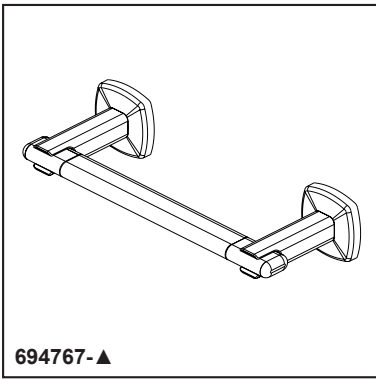

BRIZO®

ACCESSORIES

- Allaria® Collection
- 8" Towel Bar

STANDARD SPECIFICATIONS:

- Wood blocking is preferable behind all wall surfaces. If wood blocking is not available, try finding a wood stud to anchor this accessory.
- Mounting hardware and mounting instructions included with product.
- Note: Plastic anchors, screw, toggle bolts, and mounting brackets are included with the mounting hardware.
- All metal construction with available crystal acrylic option

WARRANTY

- Parts and Finish – Lifetime limited warranty; or for commercial purchasers, 10 years for multi-family residential (apartments and condominiums) and 5 years for all other commercial uses, in each case from the date the product is received by the original purchaser or their authorized representative (installation contractor, etc.).
- Please go to www.brizo.com for the complete details of our limited warranty.

▲ Designate proper finish suffix