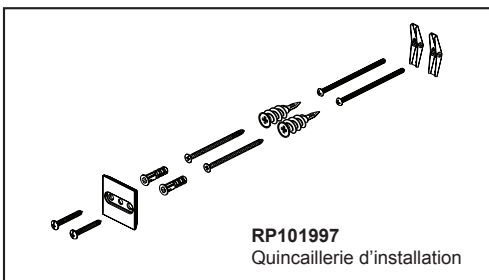

ACCESSOIRES

- Collection Allaria^{MD}
- Porte-serviettes de 8 po (203 mm)

SPÉCIFICATIONS STANDARDS :

- Il est préférable de placer de blocage en bois derrière toutes les surfaces murales. Si le blocage en bois n'est pas disponible, essayez de trouver un montant en bois pour fixer cet accessoire.
- Quincaillerie et gabarit d'installation inclus avec le produit.
- Remarque : Les ancrages en plastique, les vis, les boulons à bascule et les supports de montage sont inclus avec la quincaillerie d'installation.
- Construction entièrement en métal avec option acrylique cristal disponible

GARANTIE

- Pièces et finition – Garantie à vie limitée; ou pour les clients commerciaux, 10 ans pour les résidences multifamiliales (appartements et condominiums) et 5 ans pour tout autre usage commercial, dans tous les cas à compter de la date de réception du produit par l'acheteur initial ou son représentant autorisé (installateur, etc.).
- Veuillez consulter fr.brizofaucet.ca pour tous les détails de notre garantie limitée.

▲ Désigner le suffixe de finition approprié